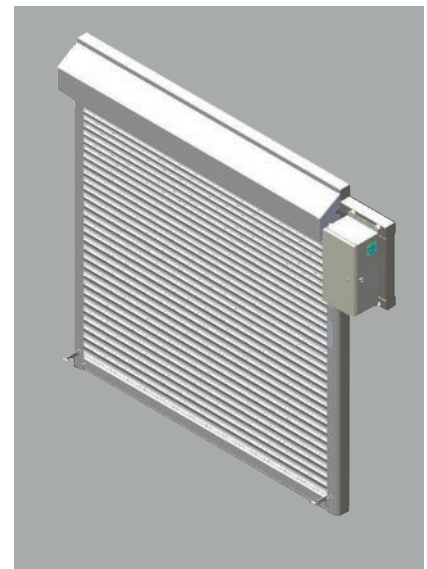

Rendering: Allura® Residential Exterior Shutter system

Overhead Door Company of
Grand Island™

2812 W Old Hwy 30,
Grand Island, NE 68803
(308) 646-2316

INDUSTRY LEADING
COMMERCIAL & INDUSTRIAL SOLUTIONS

2501 S. State Hwy. 121 Bus., Suite 200, Lewisville, TX 75067
1-800-929-DOOR • sales@overheaddoor.com
overheaddoor.com